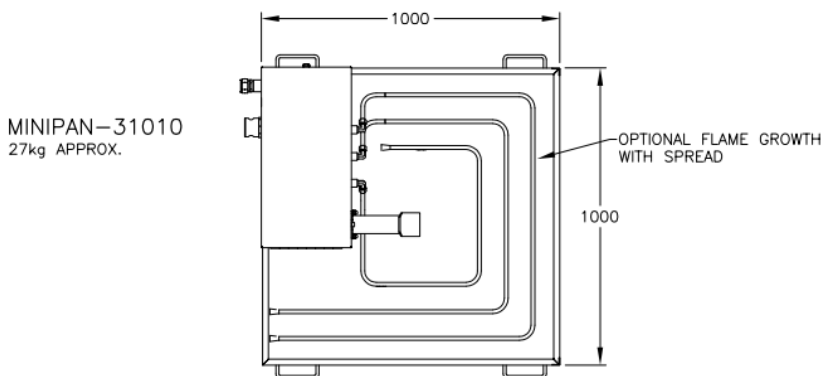

Model Ordering Information

STANDARD MODELS: