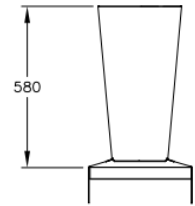

Specifications & Data:

Overall dimensions:	700x400x185mm
Weight:	15kg
Body material:	Stainless steel grade 304
Main burner power:	400MJ/h

ICS AUSTRALIA

P O Box 578, Wangaratta, Victoria, 3676
9 Barry Court, Wangaratta, Victoria 3677
Phone: 61 3 5722 4900 Fax: 61 3 5722 9088
www.icsaustralia.net or email: office@icsaustralia.net

Model Ordering Information

STANDARD MODELS:

BIN ATTACHMENT INFORMATION

STANDARD BIN
SITS ON TOP OF MINIPAN WHEN
USED, NO FASTENERS REQUIRED

TALL BIN
FOR BETTER ACCESSIBILITY
TRAINEES DON'T HAVE TO BEND
DOWN FOR FIRE BLANKET TRAINING