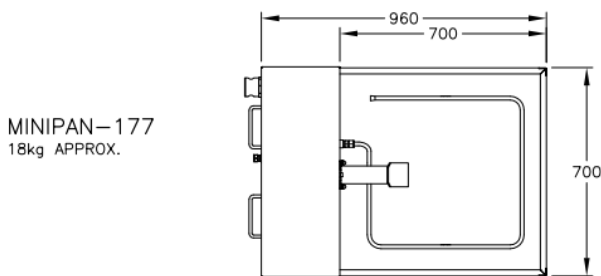

Model Ordering Information

STANDARD MODELS: