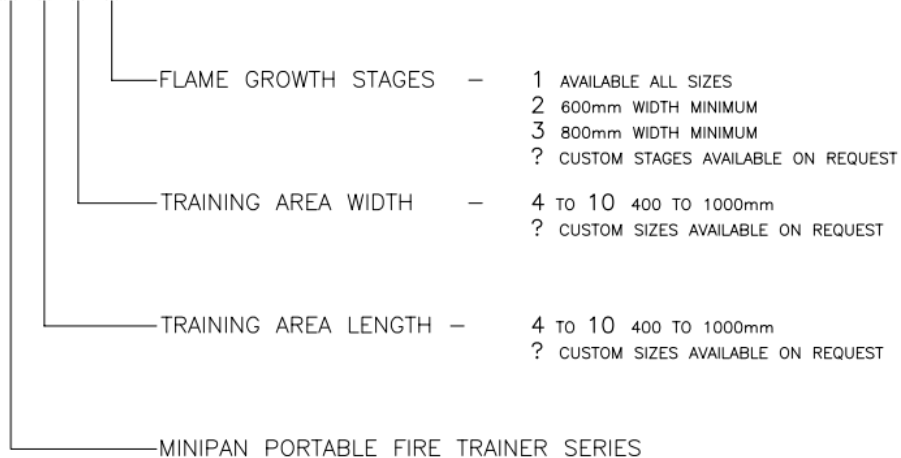

MODEL ORDERING INFORMATION

MINIPAN-X-X-X