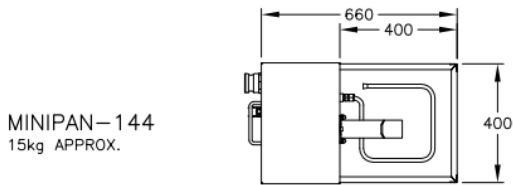

Model Ordering Information

STANDARD MODELS: